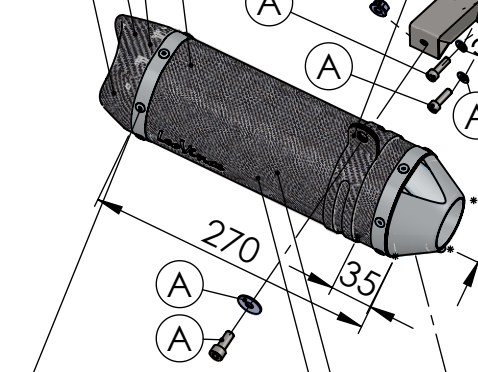

S.s end cup set
cod.3014228701R

Muffler kit
Cod.3014229482R

Carbon clamp FM4S
Cod.307572505R

Silencer bracket s.s.
cod.3014349561R

Welded reinforcements

CATALYTIC CONVERTER

Welded reinforcement

Belts and rivets kit
Cod.0814228003R