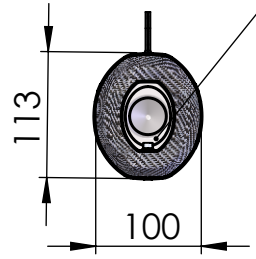

Db-Killer 59B
Cod.3014228804R

E13 92 R - 01 10423
or
E13 92 R - 02 10423

S.s Flange 112A
cod.204569R Sp.5mm

S.s bushing
cod.204833R

Brackets kit
cod. 3014349562R

BIKE'S FRAME

Carbon end cup set
cod.308266701R

S.s end cup set
cod.3014228701R

Muffler kit
Cod.3014229482R

Carbon clamp FM4S
Cod.307572505R

Silencer bracket s.s.
cod.3014349561R

Welded reinforcements

CATALYTIC CONVERTER

Welded reinforcement

Belts and rivets kit
Cod.0814228003R

Header pipes kit
cod. 3014349203R

OPTIONAL
cod.5683

M12x1.25

Manifold kit 2/1
cod. 3014349206R

Spring and rubber replacement kit
Cod.303949001R

ART.14350EK SPARE PARTS

YAMAHA TRACER 7 / TRACER 7 GT

(Also fits 35 kW version) (Fits with original panniers) (Fits with original centre stand)