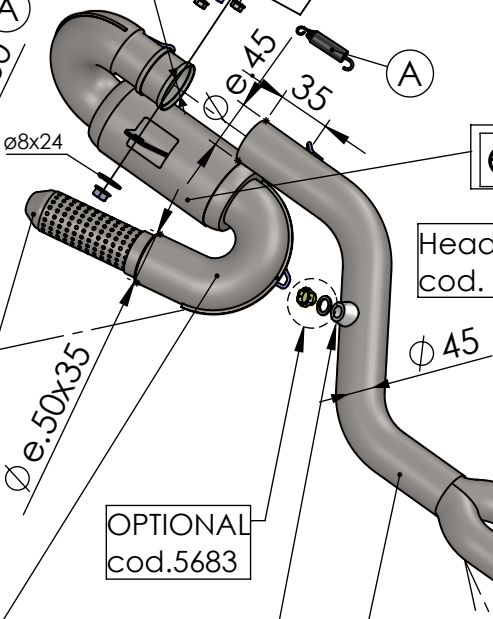

Muffler repack kit
cod.414205R

Outer sleeve replacement kit
cod.088407002R

Welded Db-Killer N°71

Manifold kit
cod. 3014349210R

BIKE'S FRAME
Øi.45

Flange
cod.204569R

S.s bushing
cod.204833R

e13 00088F

Header pipes kit
cod. 3014349203R

OPTIONAL
cod.5683

M12x1.25

Manifold kit 2/1
cod. 3014349206R

Spring and rubber replacement kit
Cod.303949001R

ART.14350EK SPARE PARTS

YAMAHA TRACER 7 / TRACER 7 GT

(Also fits 35 kW version) (Fits with original panniers) (Fits with original centre stand)

(A) FITTING COD. 3014349601R