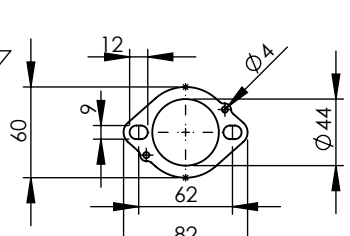

Db-Killer 59B
Cod.3014228804R

E13 92 R - 01 10423
or
E13 92 R - 02 10423

S.s Flange 112A
cod.204569R Sp.5mm

S.s bushing
cod.204833R

Brackets kit
cod. 3014349562R

BIKE'S FRAME

Carbon end cup set
cod.308266701R

S.s end cup set
cod.3014228701R

Muffler kit
Cod.3014229482R

Carbon clamp FM4S
Cod.307572505R

Silencer bracket s.s.
cod.3014349561R

Welded reinforcements

CATALYTIC CONVERTER

Welded reinforcement

Belts and rivets kit
Cod.0814228003R

Header pipes kit
cod. 3014349203R

OPTIONAL
cod.5683

M12x1.25

Manifold kit 2/1
cod. 3014349206R

Spring and rubber replacement kit
Cod.303949001R

ART.14350EK SPARE PARTS

YAMAHA TRACER 7 / TRACER 7 GT

(Also fits 35 kW version) (Fits with original panniers) (Fits with original centre stand)