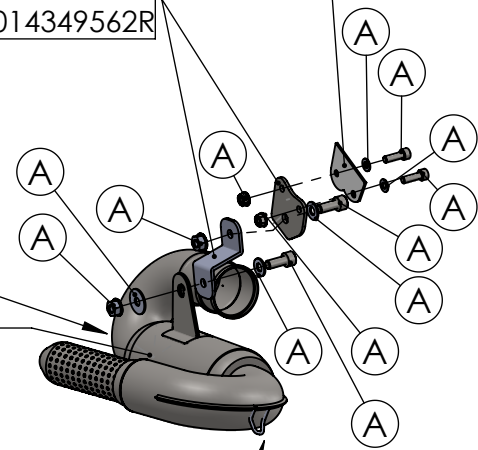

Db-Killer 59B
Cod.3014228804R

E13 92 R - 01 10423
or
E13 92 R - 02 10423

S.s Flange 112A
cod.204569R Sp.5mm

S.s bushing
cod.204833R

Brackets kit
cod. 3014349562R

BIKE'S FRAME

Carbon end cup set
cod.308266701R

S.s end cup set
cod.3014228701R

Muffler kit
Cod.3014229482R

Carbon clamp FM4S
Cod.307572505R

Silencer bracket s.s.
cod.3014349561R

Welded reinforcements

CATALYTIC CONVERTER

Welded reinforcement

Belts and rivets kit
Cod.0814228003R

Header pipes kit
cod. 3014349203R

OPTIONAL
cod.5683

M12x1.25

Manifold kit 2/1
cod. 3014349206R

Spring and rubber replacement kit
Cod.303949001R

ART.14350EK SPARE PARTS

YAMAHA TRACER 7 / TRACER 7 GT

(Also fits 35 kW version) (Fits with original panniers) (Fits with original centre stand)

(A) FITTING COD. 3014349601R