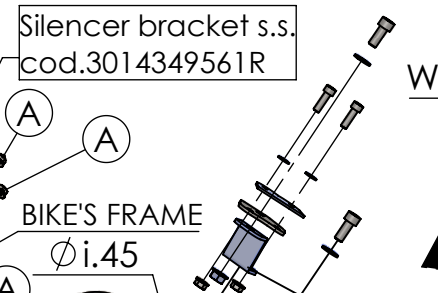

BIKE'S FRAME
Øi.45

Flange
cod.204569R

S.s bushing
cod.204833R

e13 00088F

Header pipes kit
cod. 3014349203R