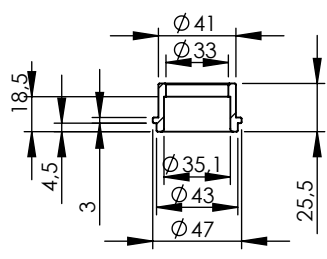

Db-Killer 59B
Cod.3014228804R

E13 92 R - 01 10423
or
E13 92 R - 02 10423

S.s Flange 112A
cod.204569R Sp.5mm

S.s bushing
cod.204833R

Brackets kit
cod. 3014349562R

BIKE'S FRAME

Carbon end cup set
cod.308266701R

S.s end cup set
cod.3014228701R

Muffler kit
Cod.3014229482R

Carbon clamp FM4S
Cod.307572505R

Silencer bracket s.s.
cod.3014349561R

Welded reinforcements

CATALYTIC CONVERTER

Welded reinforcement

Belts and rivets kit
Cod.0814228003R

Header pipes kit
cod. 3014349203R

OPTIONAL
cod.5683

M12x1.25

Manifold kit 2/1
cod. 3014349206R

Spring and rubber replacement kit
Cod.303949001R

ART.14350EK SPARE PARTS

YAMAHA TRACER 7 / TRACER 7 GT

(Also fits 35 kW version) (Fits with original panniers) (Fits with original centre stand)

(A) FITTING COD. 3014349601R